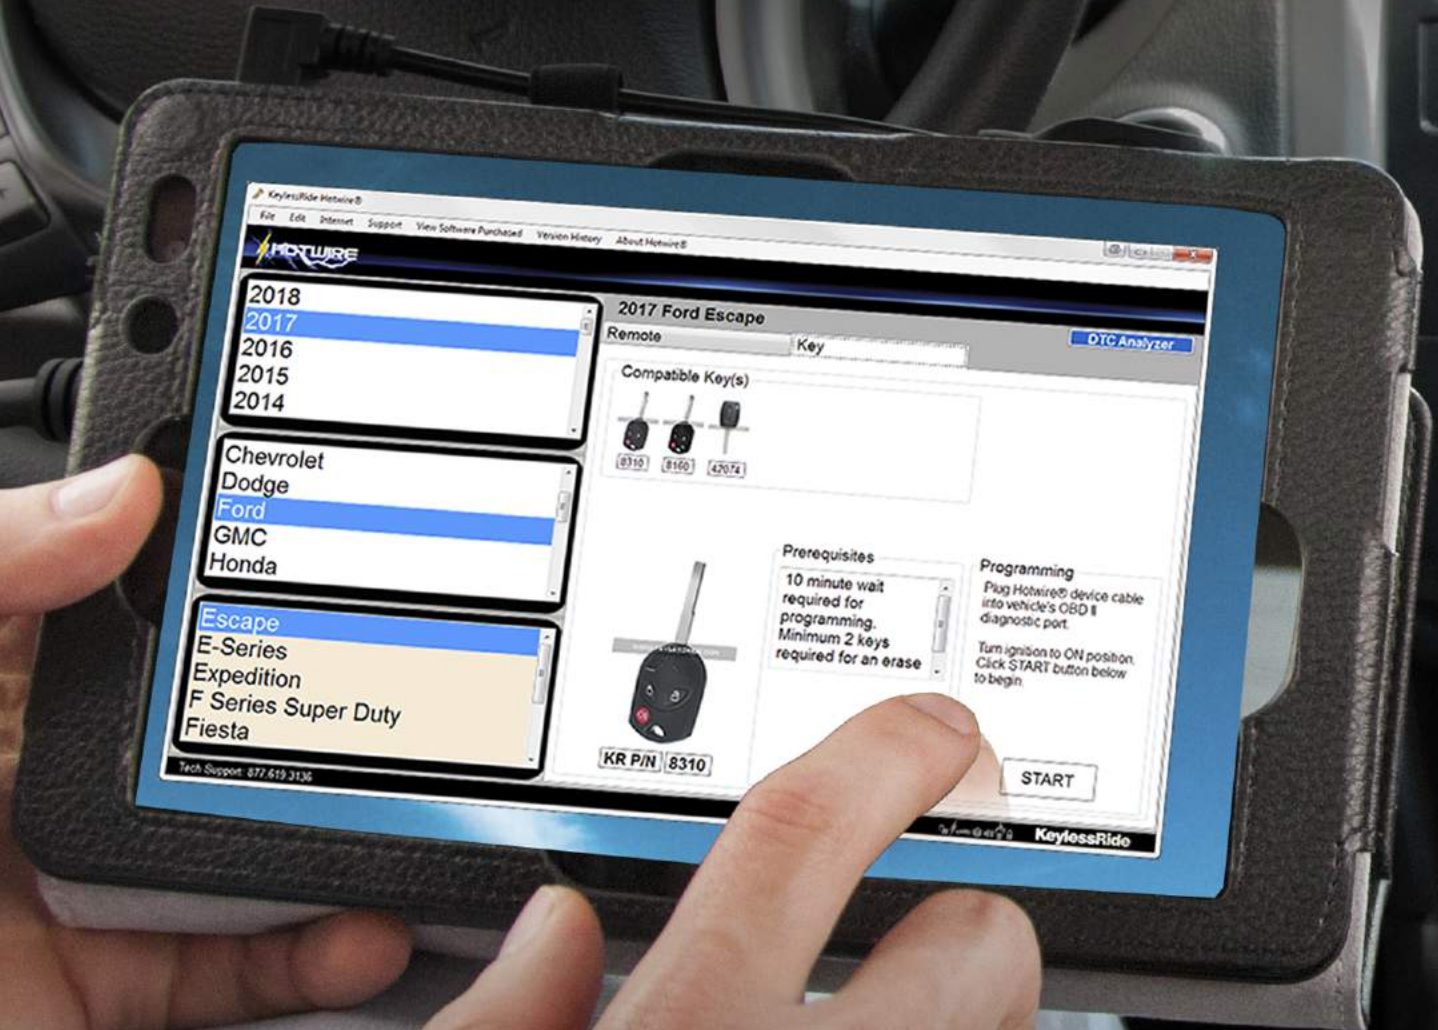

PC-BASED KEY & REMOTE PROGRAMMER

PROGRAM REMOTES & KEYS THE EASY WAY

- Just select year/make/model to begin
- Features step by step remote and key programming guidance
- Viewable remote on-board-programming procedures when applicable
- Shows part numbers and color pictures of both keys and remotes
- Requires only a single cable for most applications
- Internet connection not required during programming
- Easy software updates and vehicle list updates over the internet